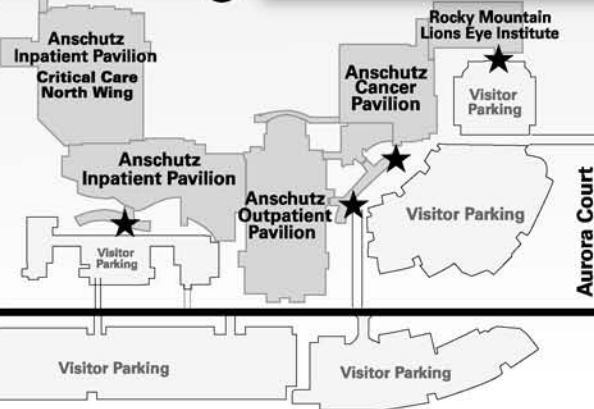

Campus Map

E. Montview Blvd.

Peoria St.

To I-70

Colorado State
Vertebrate Home

E 19th Pl.

Racine St.

E 17th Pl.

Leprino Building

Parking Structure

Academi Office We

CeDAR

Quentin St.

General's Park

E. 17th Ave

E 16th Ave.

Colfax Ave.

To Denver

University of Colorado Hospital

ANSCHUTZ MEDICAL CAMPUS