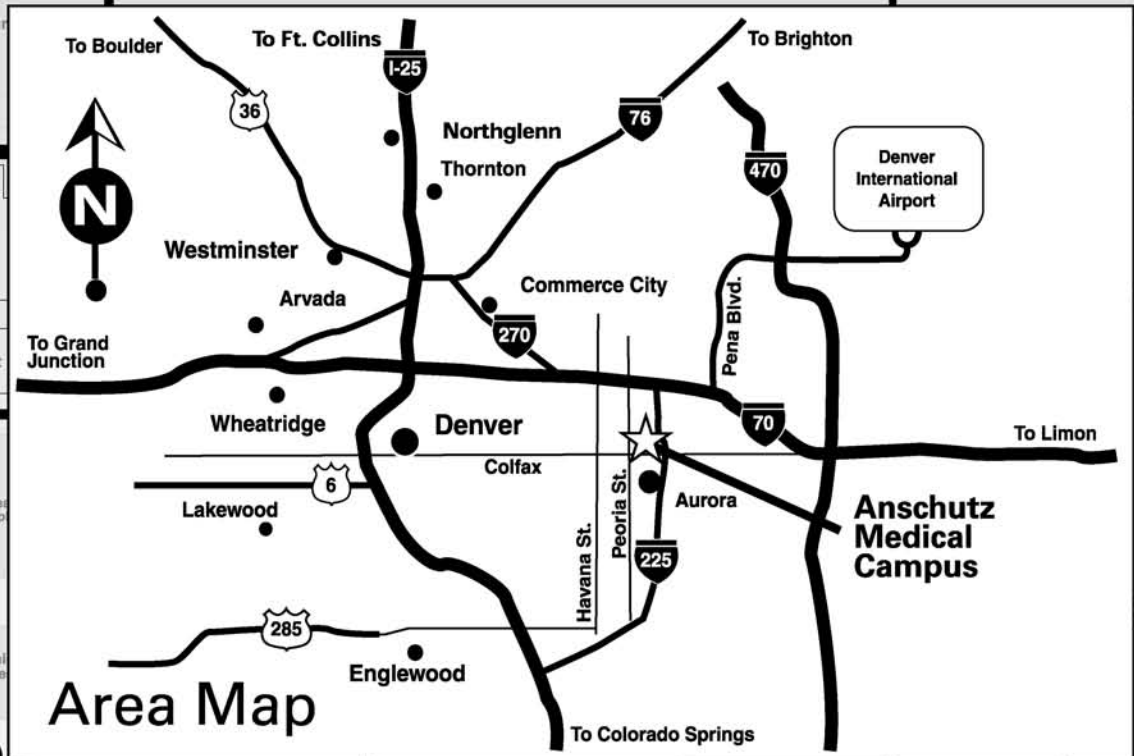

Area Map

To Peoria St.

th Pl.

Anschutz
Medical
Campus

Driving Directions

From Downtown Denver

- East on Colfax to Aurora Court
- Left on Aurora Court to 16th Ave.
- Left on 16th Ave to the stop sign
- Right at the stop sign to the Anschutz Outpatient parking

From I-225

- West on Colfax to Aurora Court
- Right on Aurora Court to 16th Ave.
- Left on 16th Ave to the stop sign
- Right at the stop sign to the Anschutz Outpatient parking

From I-70

- South on Peoria to Colfax
- East on Colfax
- Left on Aurora Court to 16th Ave.
- Left on 16th Ave. to the stop sign
- Right at the stop sign to the Anschutz Outpatient parking

UPI Parking

UPI

To I-225

Fitzsimons Parkway

www.uch.edu